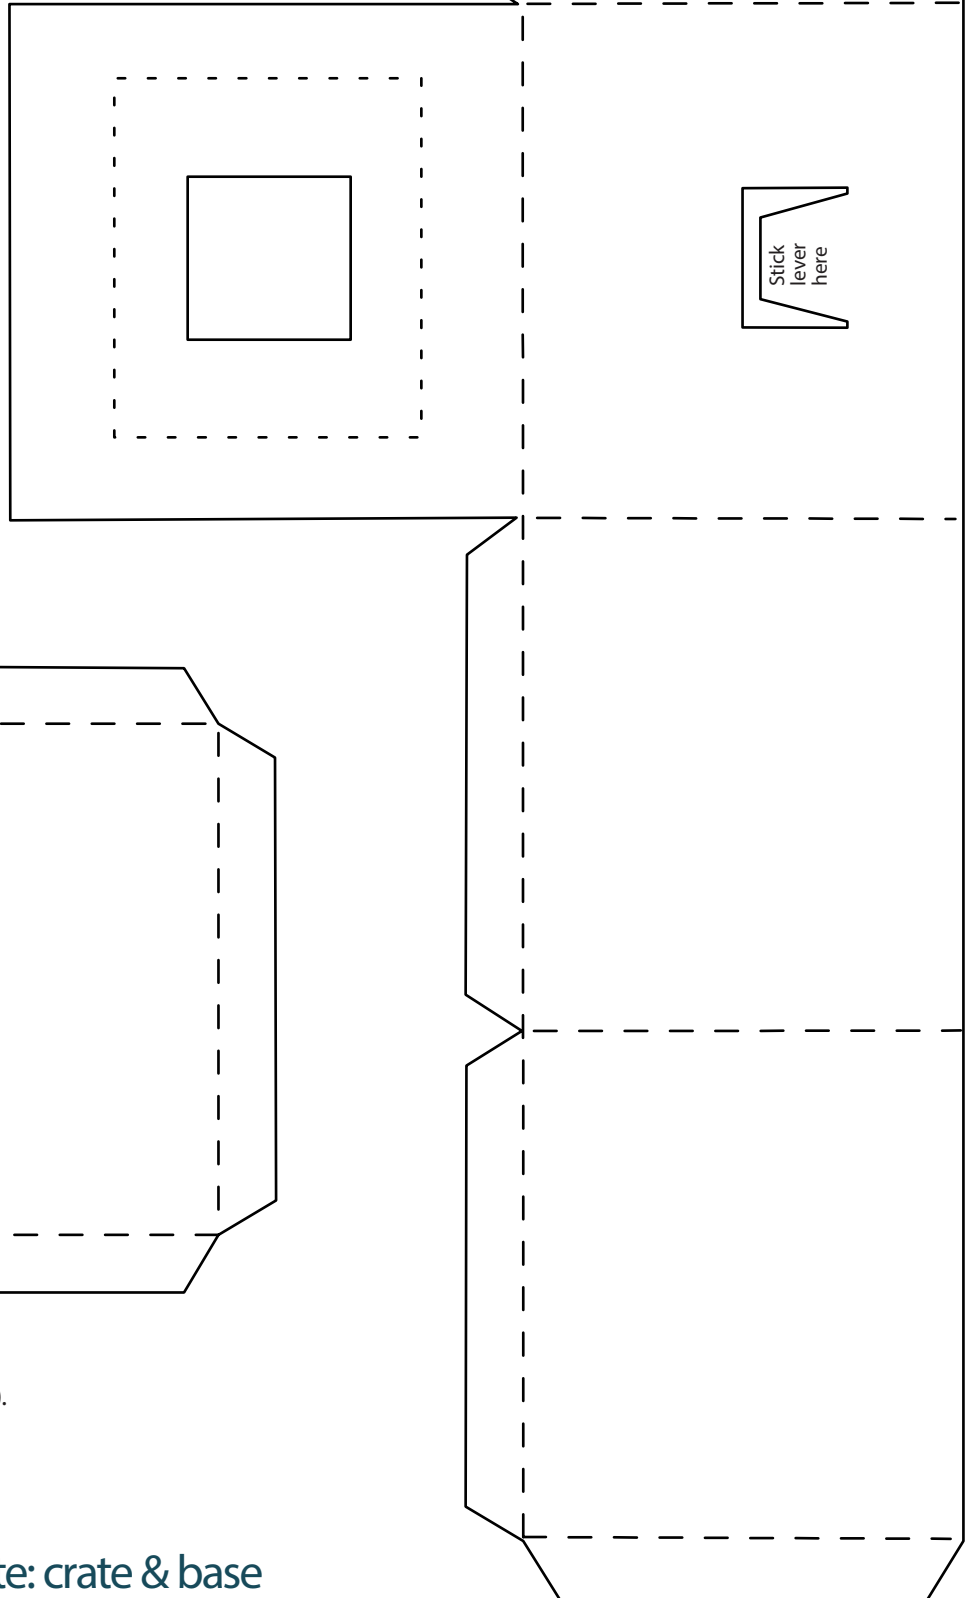

Inner ghost

Use at 100% (actual size).

Outer ghost

Use at 100% (actual size).

Cardboard box (a)
Use at 100% (actual size).

Attach cardboard box (b) here

Crate
Use at 100% (actual size).

Base
Use at 100% (actual size).

Lever

Use at 100% (actual size).

Crate décor

Use at 100% (actual size).
Use 3/4 circles at the top
of the crate, 1/2 circles at
the bottom.

Frame

Use at 100% (actual size).

Cobweb for handle

Use at 100% (actual size).

Handle

Use at 100% (actual size).