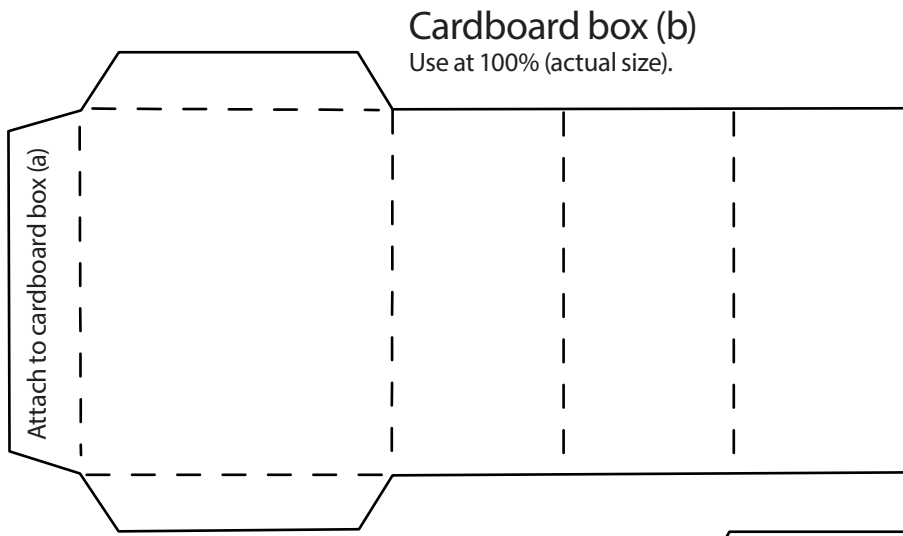

Inner ghost

Use at 100% (actual size).

Outer ghost

Use at 100% (actual size).

Cardboard box (a)
Use at 100% (actual size).

Attach cardboard box (b) here

Crate
Use at 100% (actual size).

Base
Use at 100% (actual size).

Lever

Use at 100% (actual size).

Crate décor

Use at 100% (actual size).
Use 3/4 circles at the top
of the crate, 1/2 circles at
the bottom.

Frame

Use at 100% (actual size).

Cobweb for handle

Use at 100% (actual size).

Handle

Use at 100% (actual size).