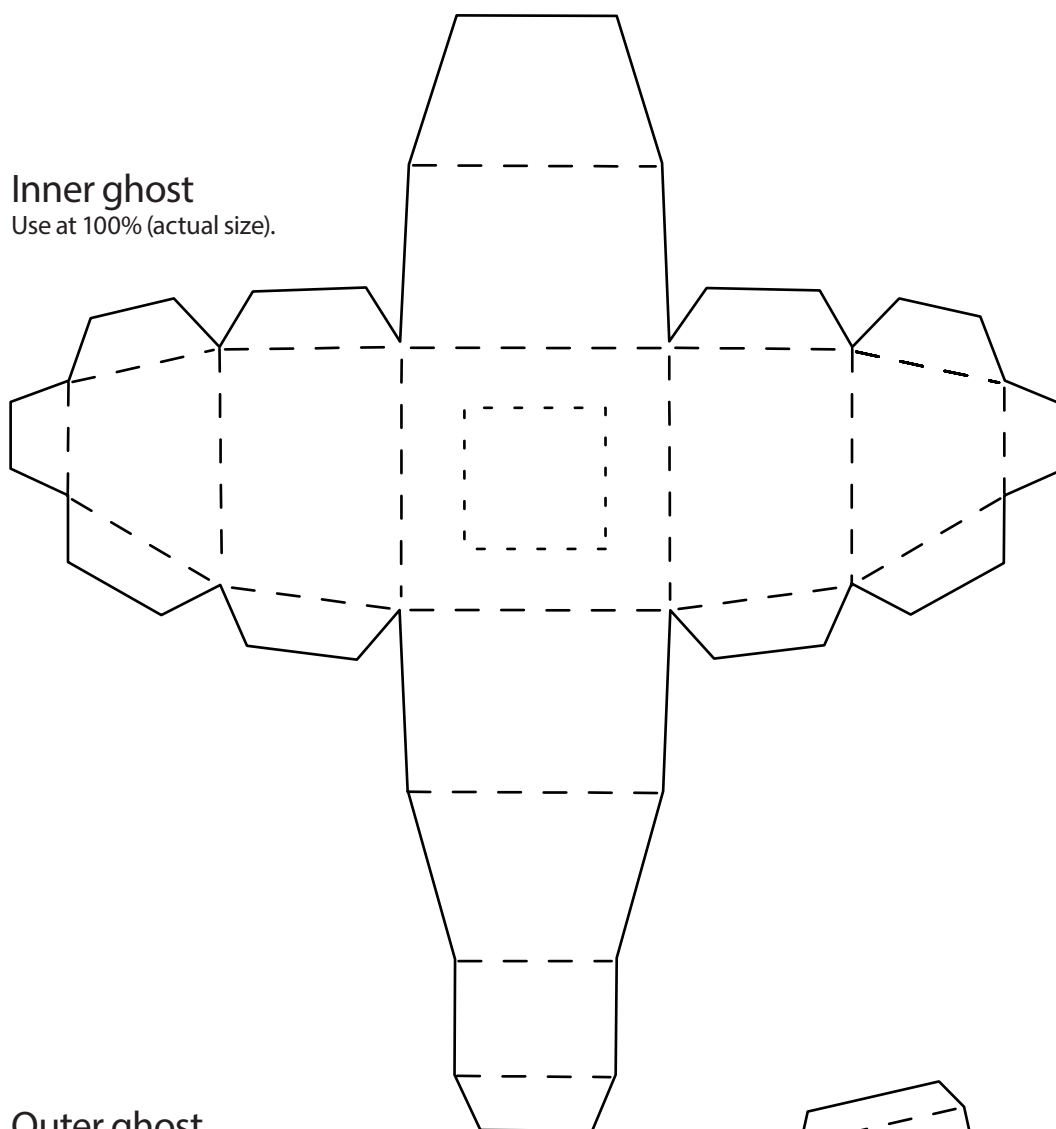

Inner ghost

Use at 100% (actual size).

Outer ghost

Use at 100% (actual size).

Cardboard box (a)
Use at 100% (actual size).

Attach cardboard box (b) here

Crate
Use at 100% (actual size).

Base
Use at 100% (actual size).

Lever

Use at 100% (actual size).

Crate décor

Use at 100% (actual size).
Use 3/4 circles at the top
of the crate, 1/2 circles at
the bottom.

Frame

Use at 100% (actual size).

Cobweb for handle

Use at 100% (actual size).

Handle

Use at 100% (actual size).