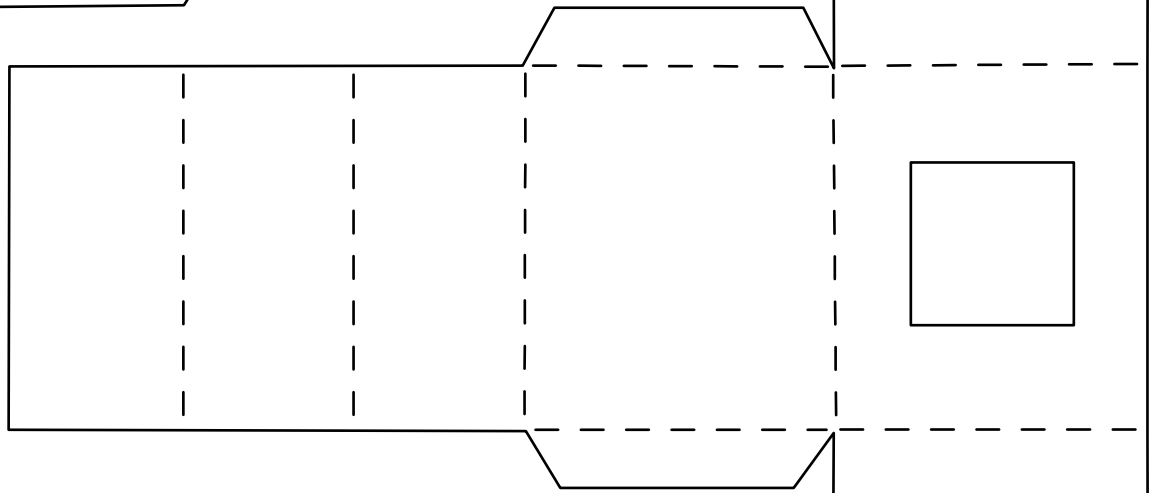

Inner ghost

Use at 100% (actual size).

Outer ghost

Use at 100% (actual size).

Cardboard box (a)
Use at 100% (actual size).

Attach cardboard box (b) here

Crate
Use at 100% (actual size).

Base
Use at 100% (actual size).

Lever

Use at 100% (actual size).

Crate décor

Use at 100% (actual size).
Use 3/4 circles at the top
of the crate, 1/2 circles at
the bottom.

Frame

Use at 100% (actual size).

Cobweb for handle

Use at 100% (actual size).

Handle

Use at 100% (actual size).