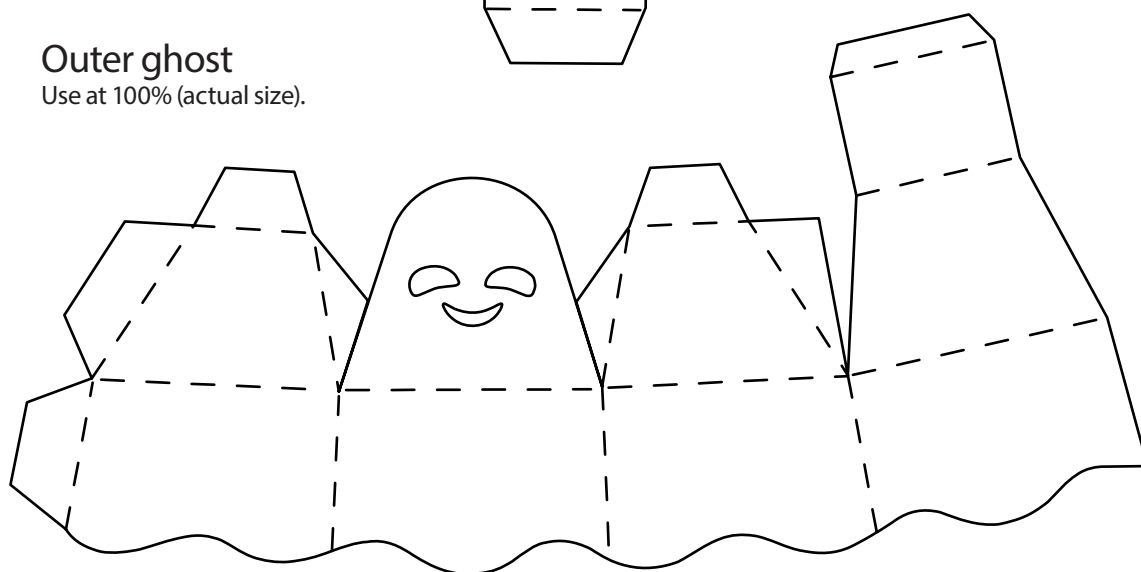

Inner ghost

Use at 100% (actual size).

Outer ghost

Use at 100% (actual size).

Cardboard box (a)
Use at 100% (actual size).

Attach cardboard box (b) here

Crate
Use at 100% (actual size).

Base
Use at 100% (actual size).

Lever

Use at 100% (actual size).

Crate décor

Use at 100% (actual size).
Use 3/4 circles at the top
of the crate, 1/2 circles at
the bottom.

Frame

Use at 100% (actual size).

Cobweb for handle

Use at 100% (actual size).

Handle

Use at 100% (actual size).