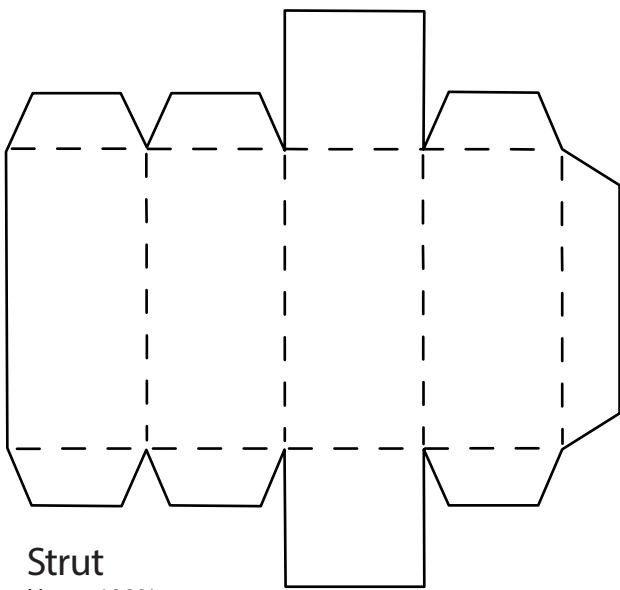

Inner ghost

Use at 100% (actual size).

Outer ghost

Use at 100% (actual size).

Cardboard box (a)
Use at 100% (actual size).

Attach cardboard box (b) here

Crate
Use at 100% (actual size).

Base
Use at 100% (actual size).

Lever

Use at 100% (actual size).

Crate décor

Use at 100% (actual size).
Use 3/4 circles at the top
of the crate, 1/2 circles at
the bottom.

Frame

Use at 100% (actual size).

Cobweb for handle

Use at 100% (actual size).

Handle

Use at 100% (actual size).