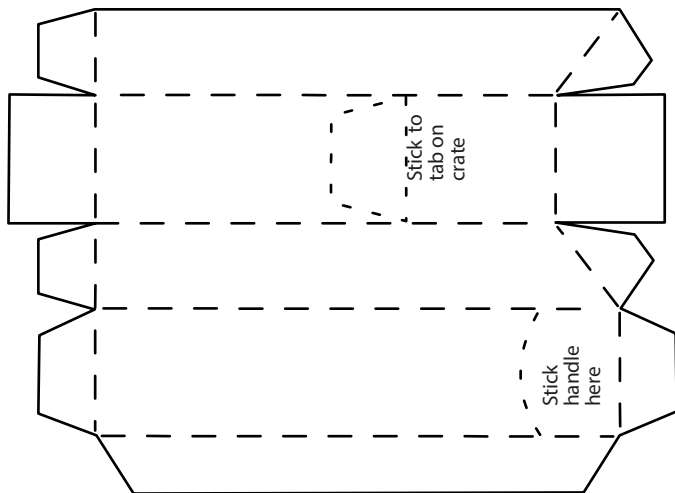

Inner ghost

Use at 100% (actual size).

Outer ghost

Use at 100% (actual size).

Cardboard box (a)
Use at 100% (actual size).

Attach cardboard box (b) here

Crate
Use at 100% (actual size).

Base
Use at 100% (actual size).

Lever

Use at 100% (actual size).

Crate décor

Use at 100% (actual size).
Use 3/4 circles at the top
of the crate, 1/2 circles at
the bottom.

Frame

Use at 100% (actual size).

Cobweb for handle

Use at 100% (actual size).

Handle

Use at 100% (actual size).