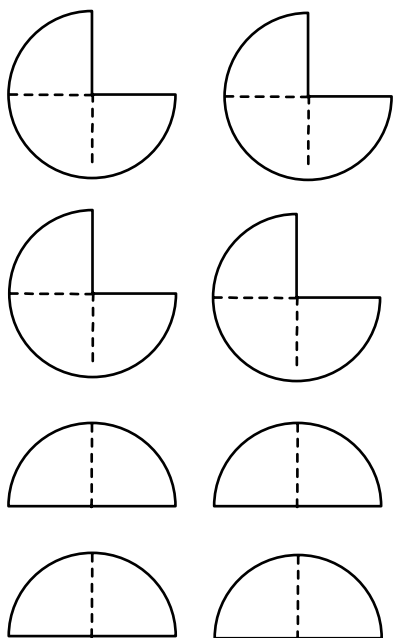

Inner ghost

Use at 100% (actual size).

Outer ghost

Use at 100% (actual size).

Cardboard box (a)
Use at 100% (actual size).

Attach cardboard box (b) here

Crate
Use at 100% (actual size).

Base
Use at 100% (actual size).

Lever

Use at 100% (actual size).

Crate décor

Use at 100% (actual size).
Use 3/4 circles at the top
of the crate, 1/2 circles at
the bottom.

Frame

Use at 100% (actual size).

Cobweb for handle

Use at 100% (actual size).

Handle

Use at 100% (actual size).